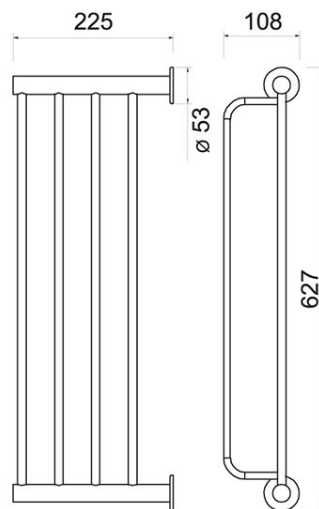

Code: ASM35

Smile - double towel rack, polished stainless steel

<https://www.ferrocompany.com/product-6326-ASM35.html>

Individual packaging: **1, package with bar code allowing for retail sale**

- Length [mm]: 600
- Depth [mm]: 225
- Body material/assembly material: metal
- Width [mm]: 627
- Height [mm]: 108
- Height [mm]: 108