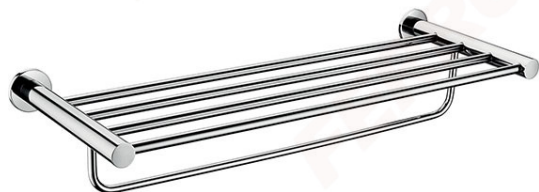

Code: ASM35

Smile - double towel rack, polished stainless steel

<https://www.ferrocompany.com/product-6326-ASM35.html>

Individual packaging: **1, package with bar code allowing for retail sale**

- Length [mm]: 600
- Depth [mm]: 225
- Body material/assembly material: metal
- Width [mm]: 627
- Height [mm]: 108
- Height [mm]: 108